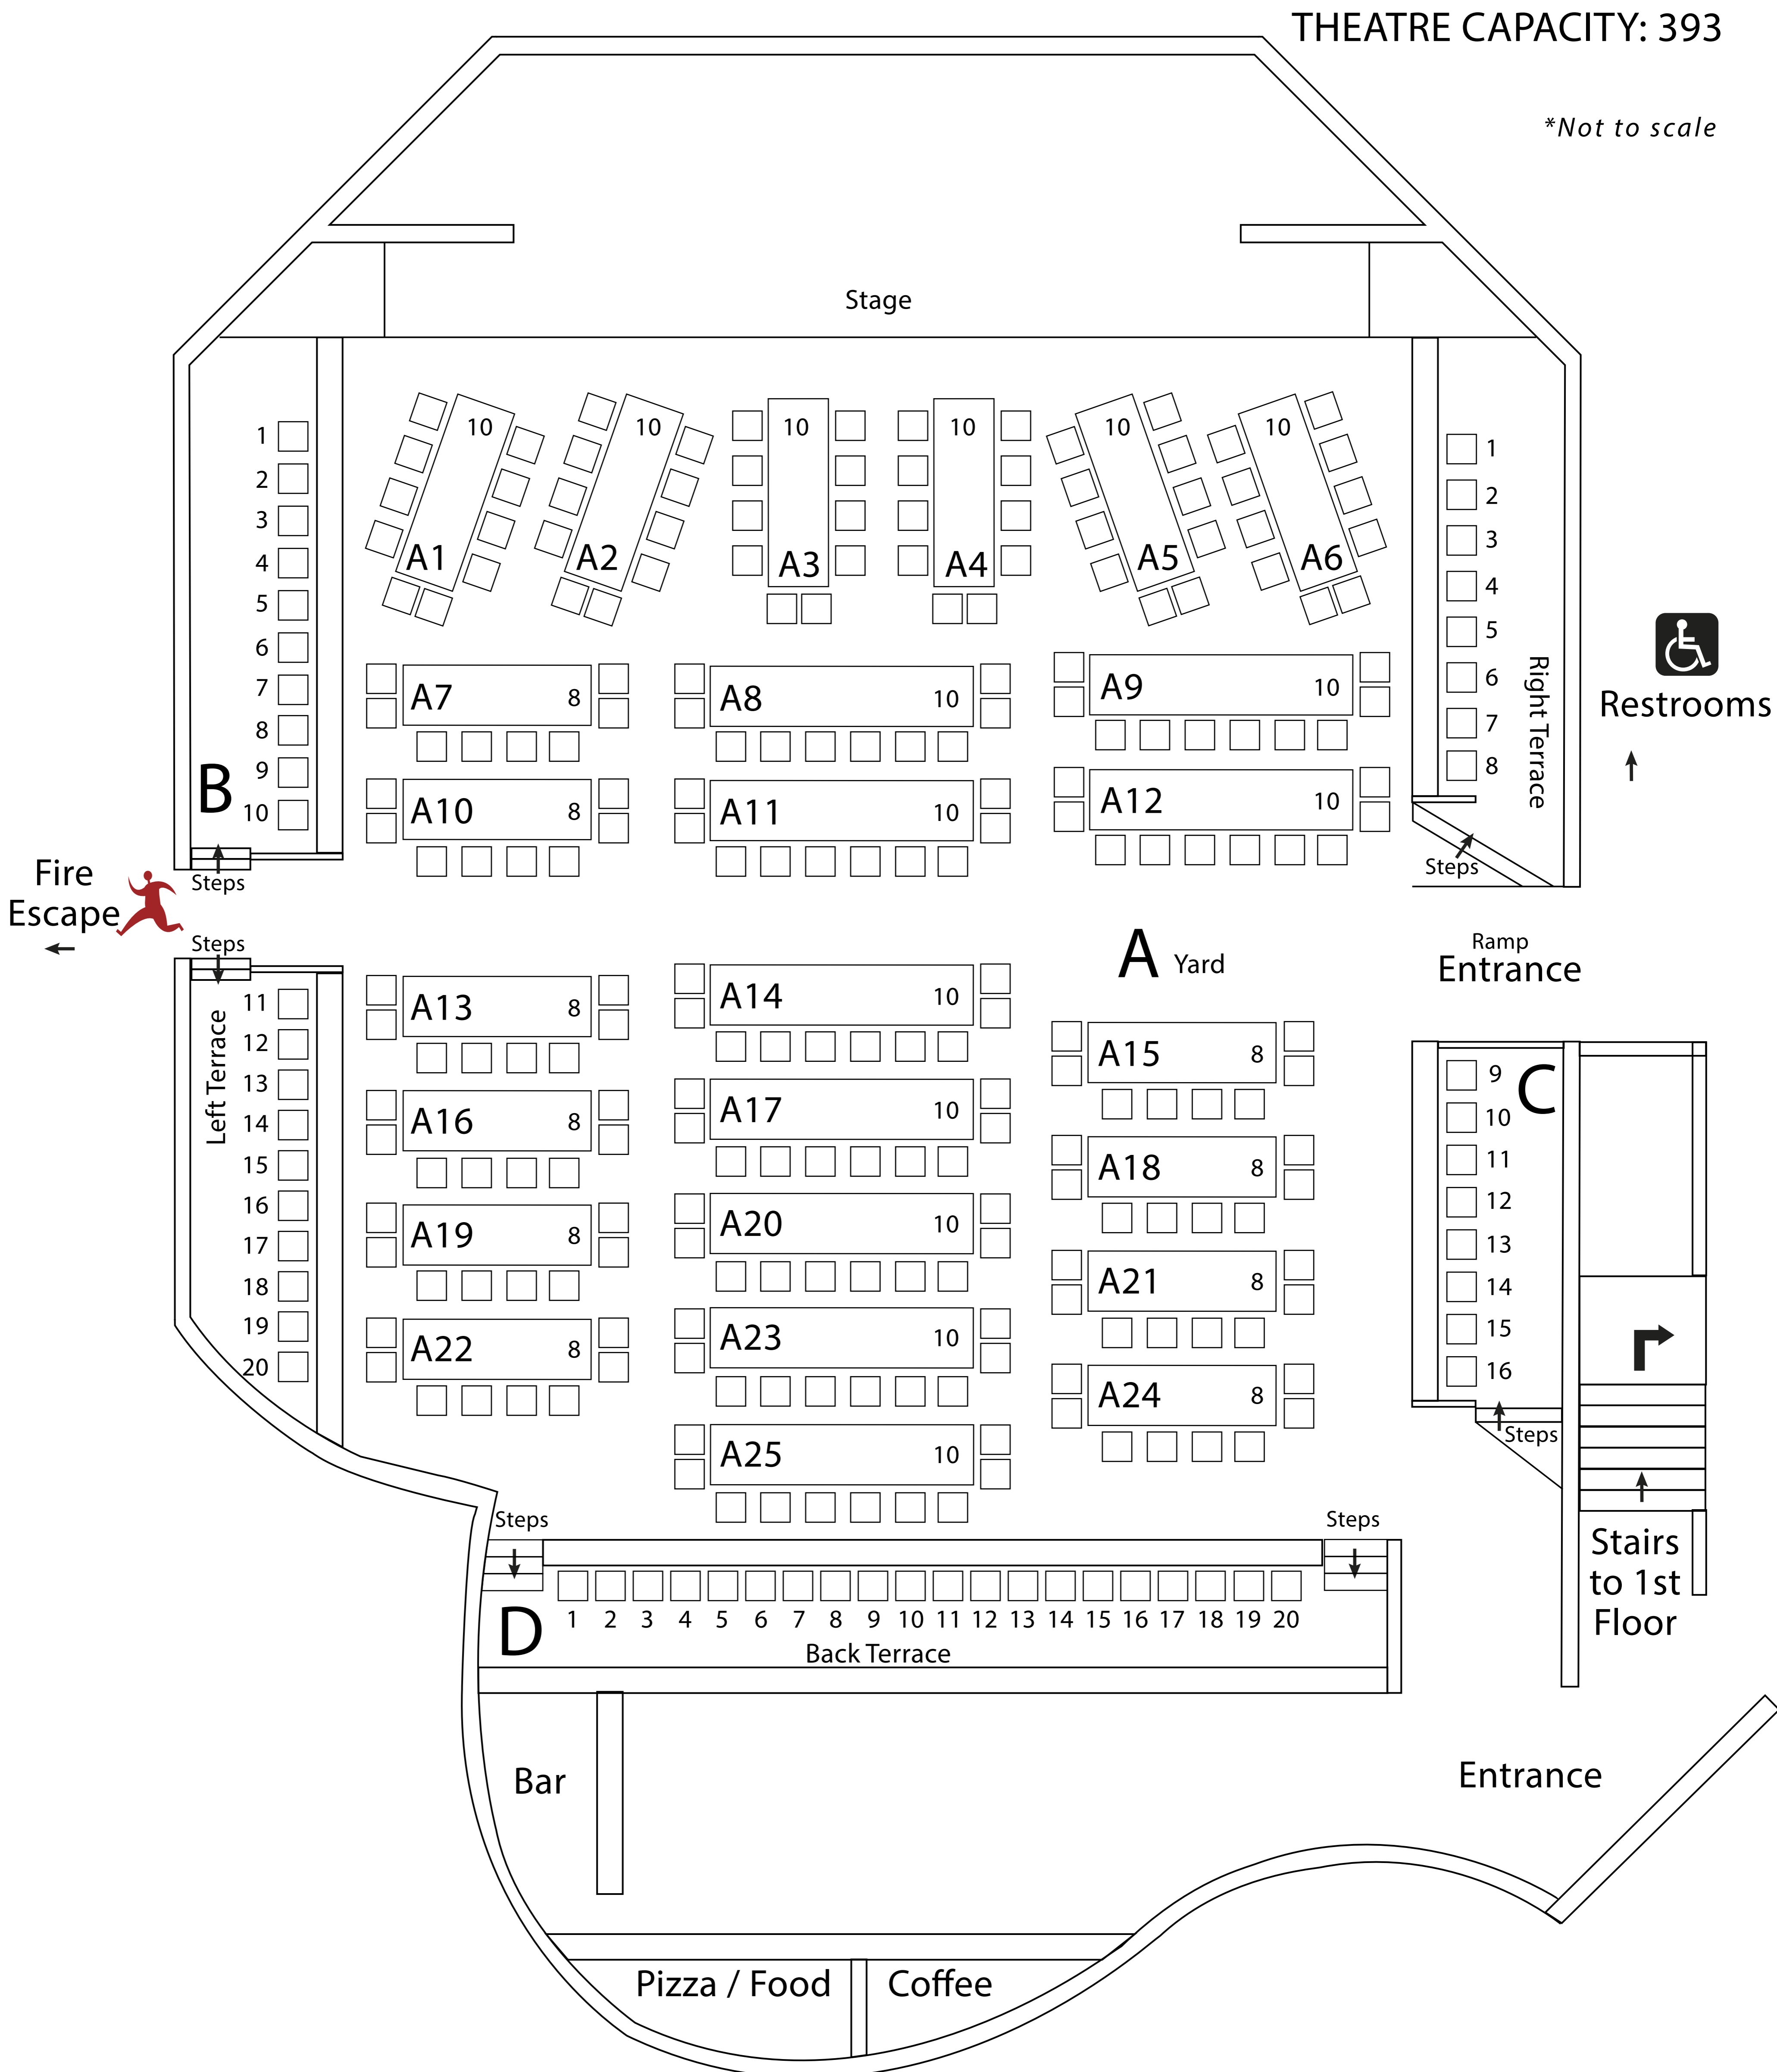

GROUND LEVEL

CAPACITY: 286

THEATRE CAPACITY: 393

**Not to scale*

GALLERY LEVEL (1ST FLOOR)

CAPACITY: 107

THEATRE CAPACITY: 393

**Not to scale*